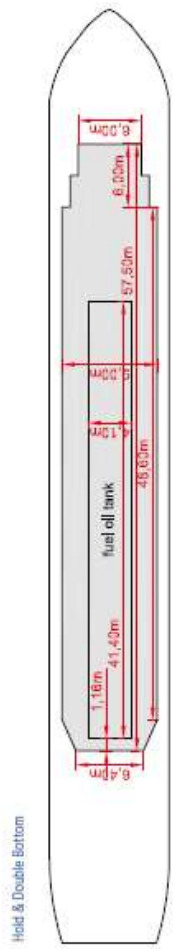

Side View

Main Deck

Hold & Double Bottom