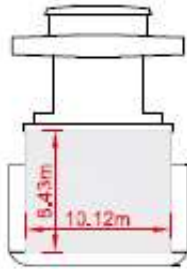

# POCKET PLAN MV RICHELIEU

Side View

Main Deck

Hold & Double Bottom