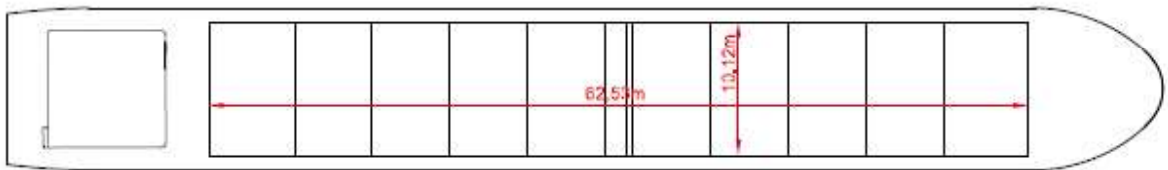

# POCKET PLAN MV RICHELIEU

Side View

Main Deck

Hold & Double Bottom